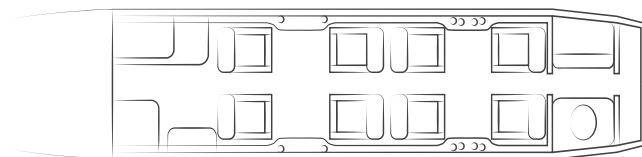

CITATION X

The Citation X is one of the fastest business jets ever manufactured. A spacious 8 passenger double club configured cabin ensures your comfort while flying. A large baggage compartment will easily accommodate all your luggage including golf clubs and ski equipment. This aircraft is capable of transcontinental as well as flights to Hawaii from the West Coast and features onboard wifi.

8 Passenger Super-Mid Jet

- » Cabin Height: 5.7 ft
- » Cabin Width: 5.5 ft
- » Cabin Length: 23.9 ft
- » Baggage Capacity: 82 cubic ft
- » Maximum Speed: 604 MPH
- » Maximum Range: 3,070 sm

MOUNTAIN AVIATION