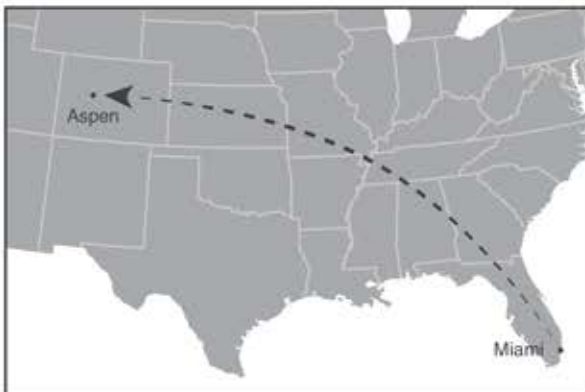

MOUNTAIN AVIATION

Operations, Aircraft, and Personnel based at:
Rocky Mountain Metropolitan (BJC), Centennial Airport (APA), Gowen Field (BOI),
Fort Collins/Loveland (FNL), Eagle/Vail (EGE), and Aspen (ASE)
tel. 303-466-3506 or outside Colorado 1-877-466-3506