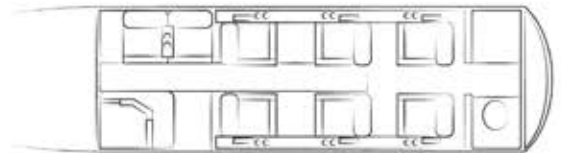

CITATION EXCEL

The Cessna Citation XLS/Excel is one of the best-selling business jets ever built. Its spacious cabin comfortably seats 8 passengers. The Citation Excel has the ability to operate out of smaller airports while still offering the comfort and amenities of a midsize jet.

7 Passenger Mid-Size Jet

Cabin Dimensions

- » Cabin Height: 5.7 ft
- » Cabin Width: 5.6 ft
- » Cabin Length: 18.6 ft
- » Baggage capacity: 79 cubic ft
- » Maximum speed: 500 MPH
- » Maximum range: 2,000 miles