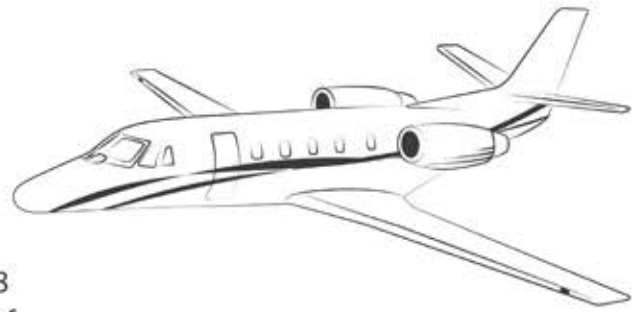

CITATION EXCEL

The Cessna Citation XLS/Excel is one of the best-selling business jets ever built. Its spacious cabin comfortably seats 8 passengers. The Citation Excel has the ability to operate out of smaller airports while still offering the comfort and amenities of a midsize jet.

7 Passenger Mid-Size Jet

Cabin Dimensions

- » Cabin Height: 5.7 ft
- » Cabin Width: 5.6 ft
- » Cabin Length: 18.6 ft
- » Baggage capacity: 79 cubic ft
- » Maximum speed: 500 MPH
- » Maximum range: 2,000 miles