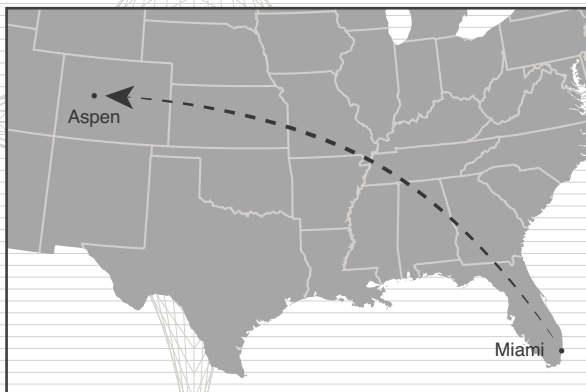

MOUNTAIN AVIATION

Operations, Aircraft, and Personnel based at:
Rocky Mountain Metropolitan (BJC), Centennial Airport (APA), Gowen Field (BOI),
Fort Collins/Loveland (FNL), Eagle/Vail (EGE), and Aspen (ASE)
tel. 303-466-3506 or outside Colorado 1-877-466-3506

BJC APA FNL BOI EGE ASE

The Peak of Excellence in Aircraft Charter, Management & Maintenance Services

www.mountainaviation.com | charter@mountainaviation.com