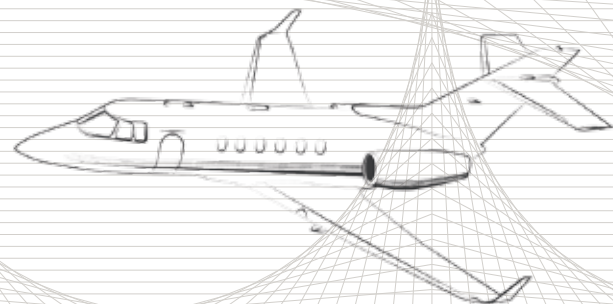

HAWKER 800XP

The Hawker 800XP is the ideal midsize jet for your regional and long range needs. You will enjoy non-stop coast to coast travel in a large, spacious and newly refurbished interior. Your guest experience is guaranteed to exceed every expectation while enjoying the convenience of Free Wi-Fi onboard.

8 Passenger Mid-Size Jet

Cabin Dimensions

- » Cabin Height: 5.8 ft
- » Cabin Width: 6 ft
- » Cabin Length: 23.1 ft
- » Baggage capacity: 40 cubic ft
- » Maximum speed: 500 MPH
- » Maximum range: 2400 miles