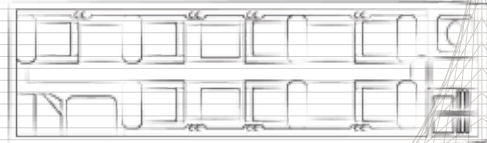

CITATION ULTRA

At 450-mph and with exceptional short field take-off and landing capabilities, the Citation V/Ultra is one of the most popular business jet lines of all time. This comfortable cabin can seat 7 or 8 passengers depending on selected Citation Ultra in the Mountain Aviation fleet.

8 Passenger Light Jet

Cabin Dimensions

- » Cabin Height: 4.10 ft
- » Cabin Width: 4.11 ft
- » Cabin Length: 14.4 ft
- » Baggage capacity: 41 cubic ft
- » Maximum speed: 450 MPH
- » Maximum range: 1800 miles