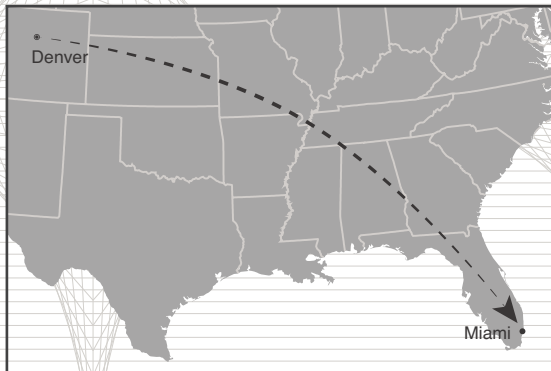

CITATION ULTRA

At 450-mph and with exceptional short field take-off and landing capabilities, the Citation V/Ultra is one of the most popular business jet lines of all time. This comfortable cabin can seat 7 or 8 passengers depending on selected Citation Ultra in the Mountain Aviation fleet.